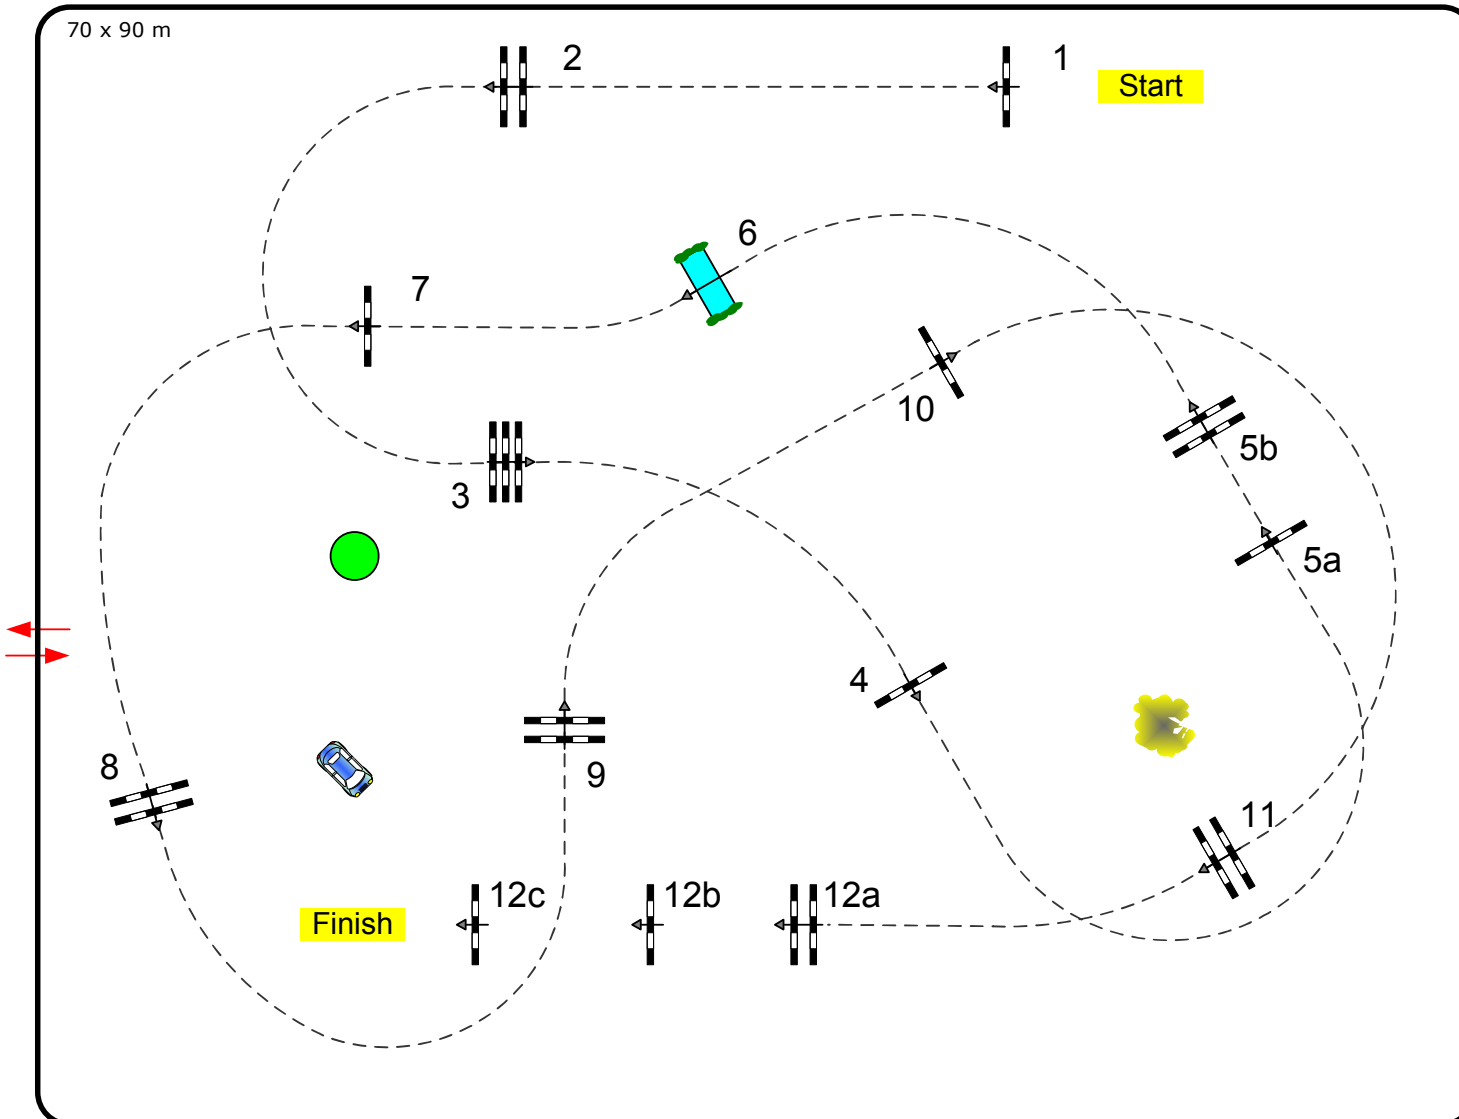

CSI4* Donetsk 2010

Class No.: 10

Grand Prix

Competition with one jump-off

Table: A
 National RG:
 FEI RG / Art. 238.2.2
 Height: 1,60 m

Speed: 375 m/min
 Length: 480 m
 Time allowed: 77 sec
 Time limit: 154 sec

Obstacles: 12
 Efforts: 15
 Penalty sec

Jump-Off, Phase2:

8,9,10,12a,4,5ab,2

Length: 350 m
 Time allowed: 56 sec
 Time limit: 112 sec

www.caro-parcours.de

www.Frank-Rothenberger.de